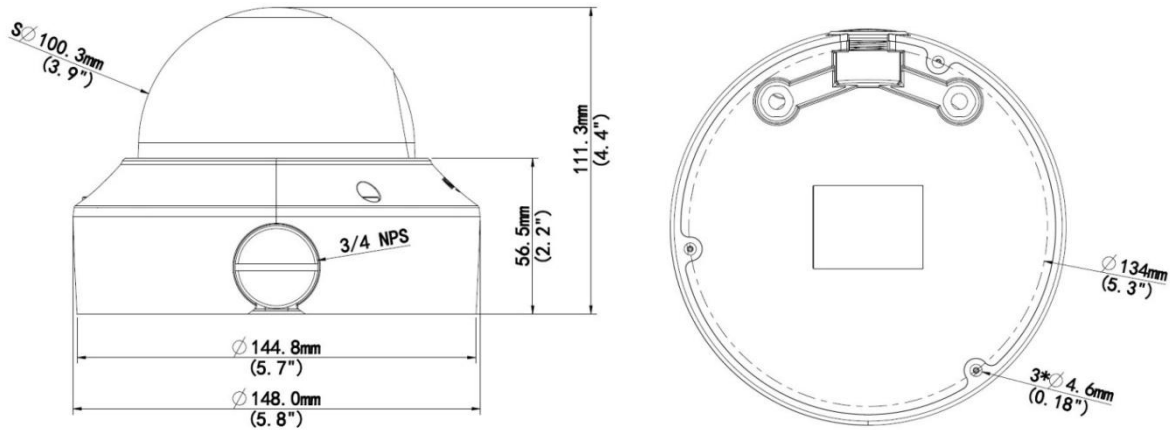

### Structure

- Wide temperature range: -40°C to 60°C (-40°F to 140°F)
- Wide voltage range of  $\pm 25\%$
- IK10 vandal resistant
- IP66

## Specifications

Camera	IPC3238ER3-DVZ
Sensor	1/2.5", 8 megapixel, progressive scan CMOS
Shutter	Auto/Manual, 1/6~1/8000 s
Lens	2.8~12 mm@F1.6; Angle of View (H): 105.0° (wide) ~30° (tele)
Zoom/Focus	4X Optical Zoom / Auto Focus
Min. Illumination	Colour: 0.02 Lux (F1.6, AGC ON) 0Lux with IR
Day/Night	IR-cut filter with auto switch (ICR)
IR Range	Smart-IR, up to 30m (98 ft) IR range
S/N	>55dB
WDR	True WDR 120dB
<b>Video</b>	
Max. Resolution	3840×2160
Video Compression	H.265,H.264,MJPEG
Capture Collect Mode	4K (3840×2160): Max.30 fps; 1080P (1920×1080): Max. 30 fps
9:16 Corridor Mode	Supported
ROI	Supported
Video Streaming	Triple
OSD	Up to 8 OSDs
Privacy Mask	Up to 8 areas
<b>Audio</b>	
Audio Compression	G.711
Two-way audio	Supported
<b>Storage</b>	
Edge Storage	Micro SD, up to 128 GB
<b>Network</b>	
Protocols	L2TP, IPv4, IGMP, ICMP, ARP, TCP, UDP, DHCP, PPPoE, RTP, RTSP, RTCP, DNS, DDNS, NTP, FTP, UPnP, HTTP, HTTPS, SMTP, SIP, 802.1x
Compatible Integration	ONVIF, API
<b>Interface</b>	
Audio I/O	Audio cable
	Input: impedance 35 kΩ; amplitude 2 V [p-p]
	Output: impedance 600 Ω; amplitude 2 V [p-p]
Alarm I/O	1/ 1
Network	1 RJ45 10M/100M Base-TX Ethernet
Video Output	1 BNC, impedance 75 Ω; amplitude 1 V [p-p]
Reset	1 Reset Button
Power Output	DC12V Power Output With PoE
<b>General</b>	
Power	12 V DC, or PoE (IEEE802.3 af)
	Power consumption: Max.8.7 W
Dimensions (Ø x H)	Φ148 x 111.3 mm (Ø5.8" x 4.4")

## Dimensions